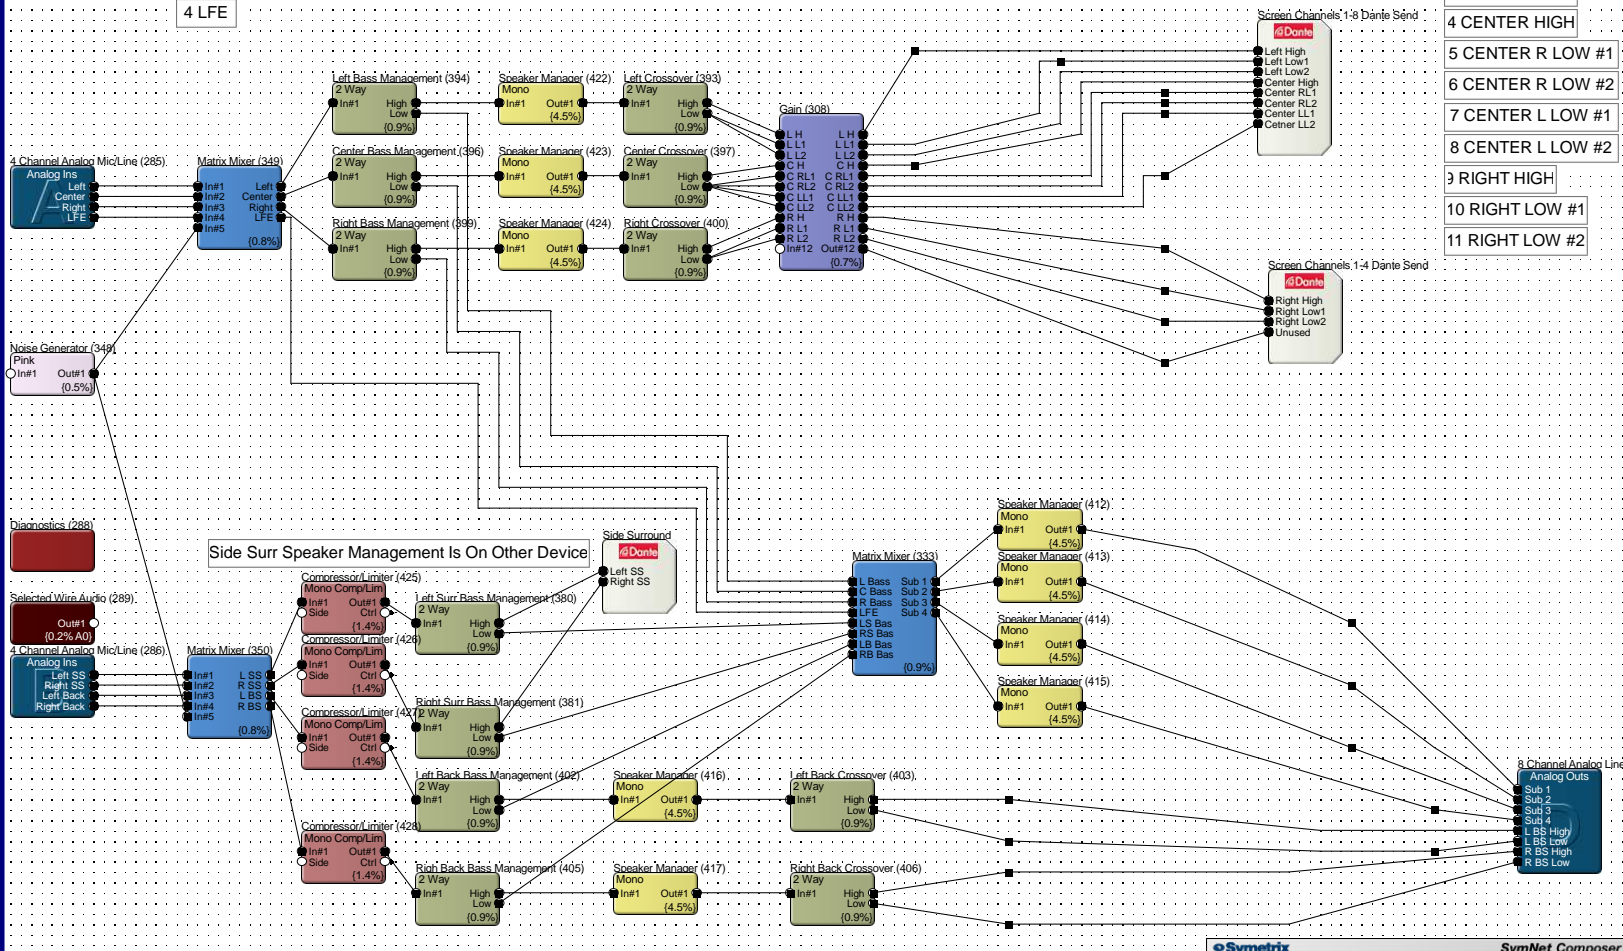

- 1 LEFT
- 2 CENTER
- 3 RIGHT
- 4 LFE

- 1 LEFT HIGH
- 2 LEFT LOW #1
- 3 LEFT LOW #2
- 4 CENTER HIGH
- 5 CENTER R LOW #1
- 6 CENTER R LOW #2
- 7 CENTER L LOW #1
- 8 CENTER L LOW #2
- 9 RIGHT HIGH
- 10 RIGHT LOW #1
- 11 RIGHT LOW #2

**Symetrix SymNet Composer**

## Custom Home Theater

Country

Site File

Document Number

W. Jeff Meier, AccuCal

Today's Date: June 14, 2014

4 Channel Analog Mic/Line (267)

Analog Ins

In#1

In#2

In#3

In#4